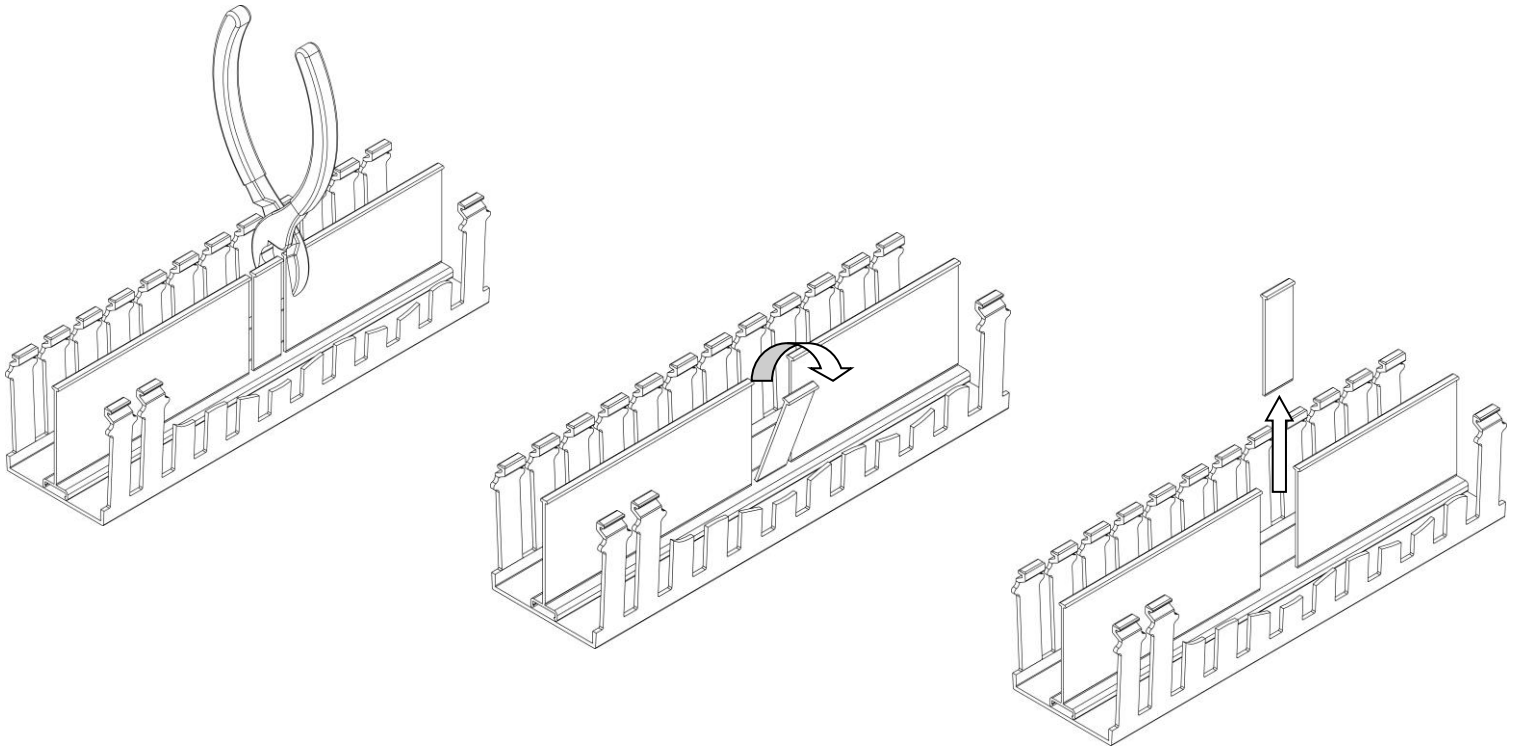

HellermannTyton®

Installation Instructions for: Duct Divider (DV1, DV1.5, DV2, DV3, DV4) and Duct Divider Mount (DVM)

Installation of Duct Divider Mount (DVM) with Mounting Screws or Panel Rivet.

Installation of Duct Divider (DV)

Removing portions of Duct Divider wall with cutting tool (Not Provided).

Installing Cable Ties to Mount (DVM) for bundling wires.

HellermannTyton • 7930 N. Faulkner Rd. Milwaukee, WI 53224

Phone:(800)537-1512 • Fax:(800)848-9866 www.hellermann.tyton.com • email:corp@htamericas.com