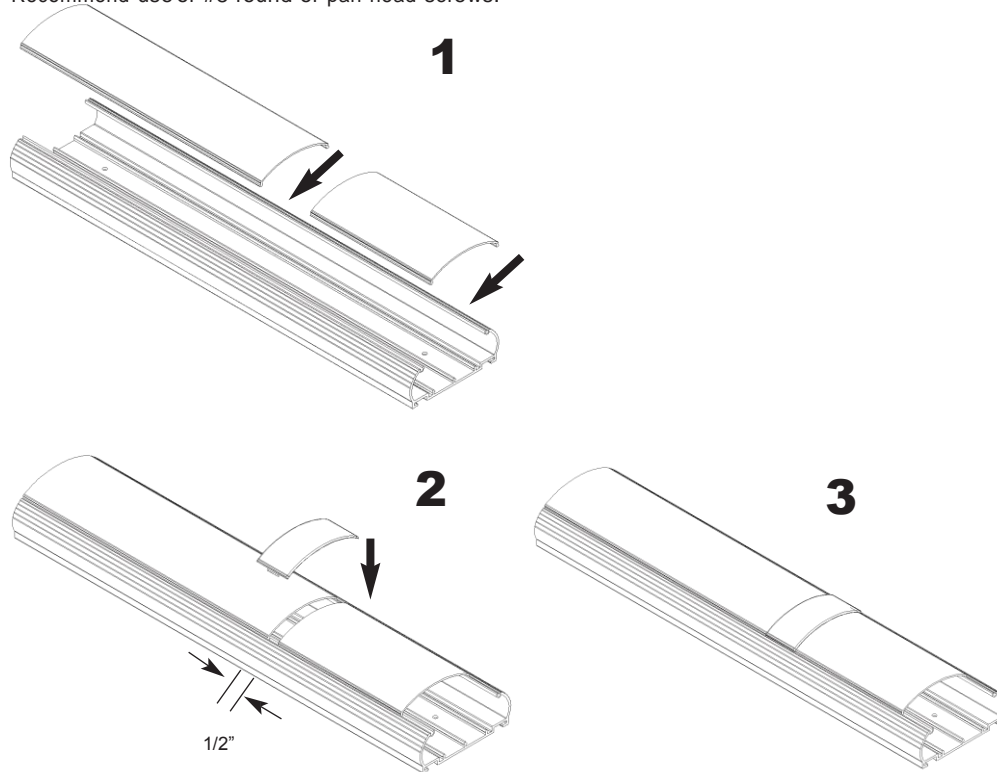

INSTALLATION INSTRUCTIONS FOR INFOSTREAM™

MULTI-CHANNEL RACEWAY SYSTEM

COVER SPLICE

Part Number: MCR_-CS

Appropriate mounting hardware should be used to secure the raceway to the mounting surface. Recommend use of #8 round or pan-head screws.