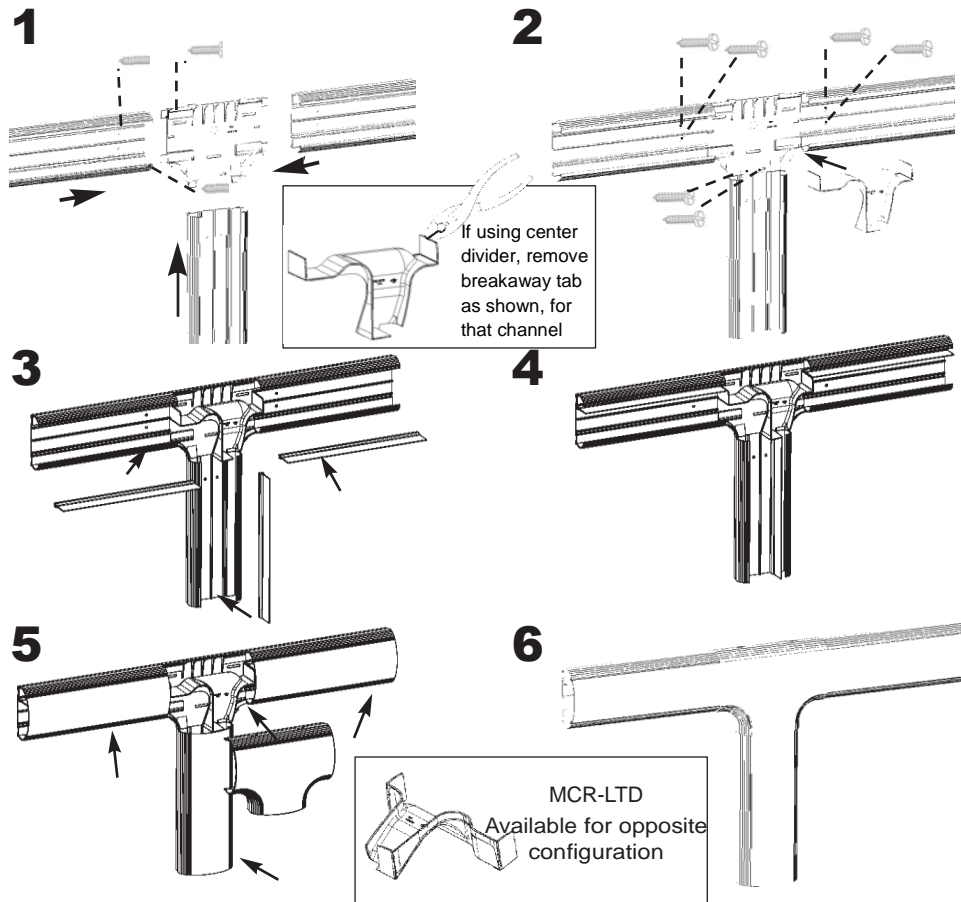

INSTALLATION INSTRUCTIONS FOR INFOSTREAM™ MULTI-CHANNEL RACEWAY SYSTEM

TEE FITTING

Part Number: MCR_-TE

Tee divider required only if installing electrical and communications cables.

HellermannTyton • 7930 N. Faulkner Rd. Milwaukee, WI 53224
Phone:(800)537-1512 • Fax:(800)848-9866
www.hellermann.tyton.com • email:corp@htamericas.com