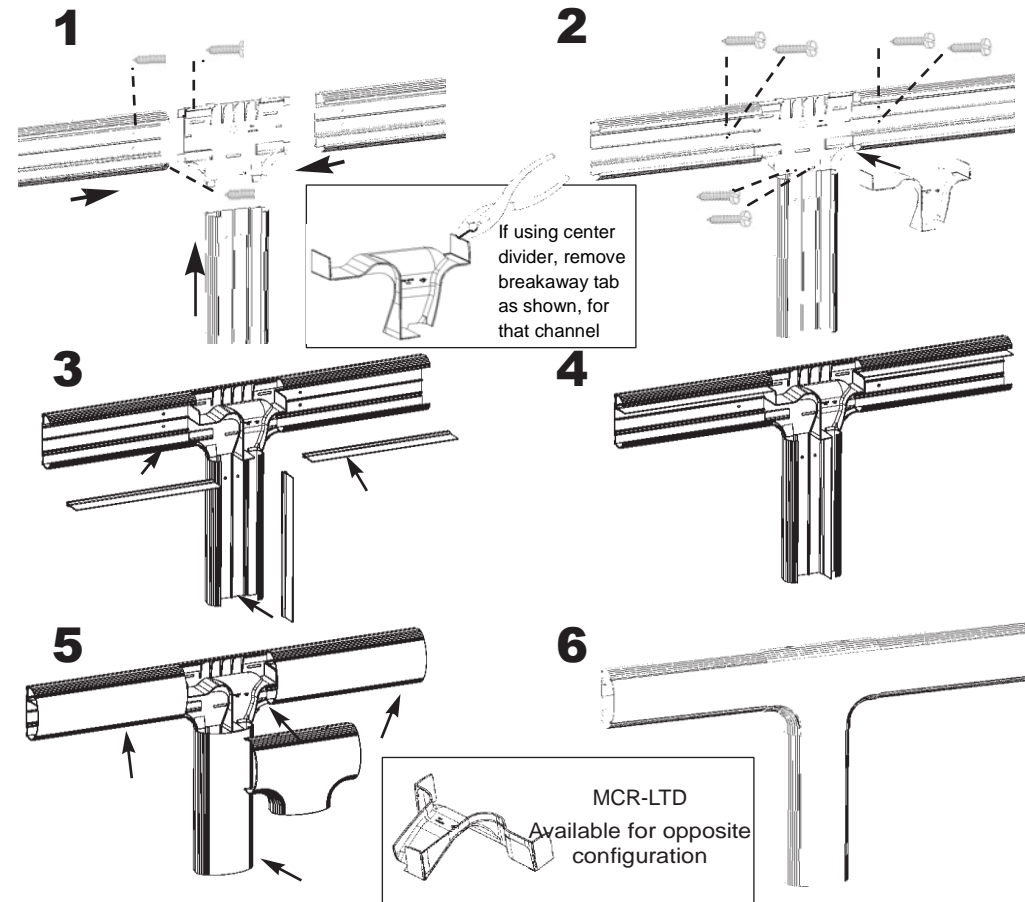

INSTALLATION INSTRUCTIONS FOR INFOSTREAM™ MULTI-CHANNEL RACEWAY SYSTEM

TEE FITTING

Part Number: MCR_-TE

Tee divider required only if installing electrical and communications cables.

HellermannTyton • 7930 N. Faulkner Rd. Milwaukee, WI 53224
Phone:(800)537-1512 • Fax:(800)848-9866
www.hellermann.tyton.com • email:corp@htamericas.com