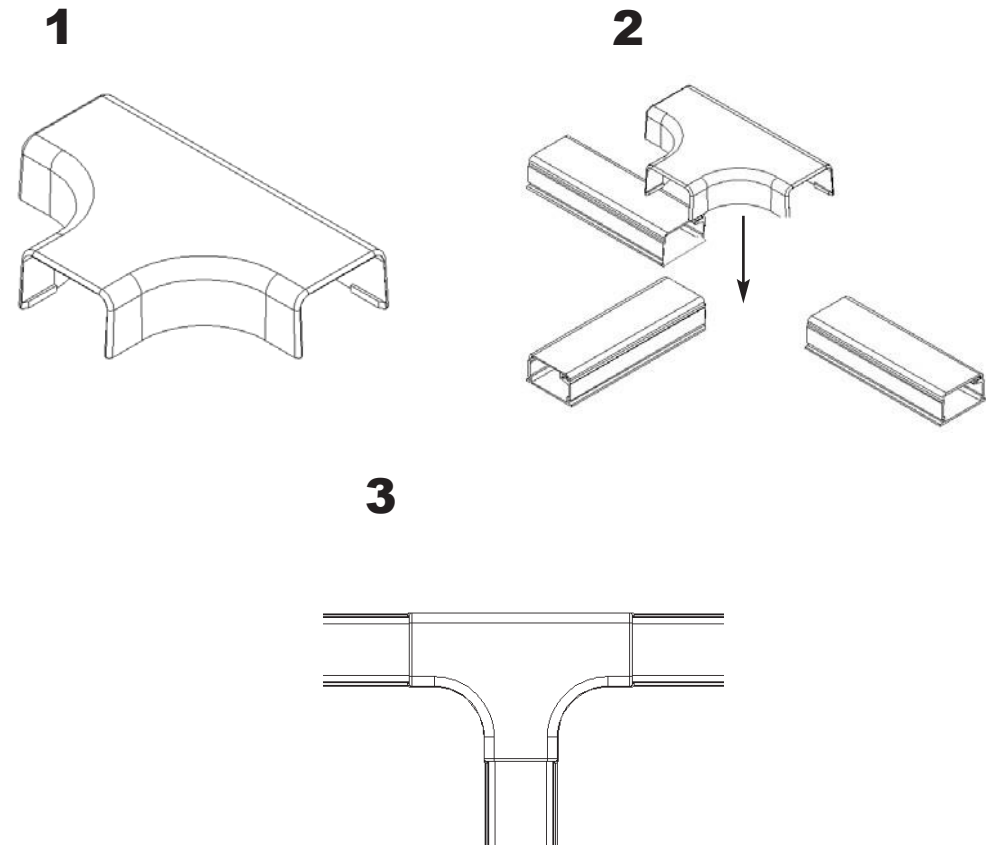

INSTALLATION INSTRUCTIONS FOR LOW VOLTAGE SURFACE RACEWAY

TEE COVER

Part Numbers: TSR1X-21, TSR2X-21, TSR3X-21

HellermannTyton • 7930 N. Faulkner Rd. Milwaukee, WI 53224
Phone:(800)537-1512 • Fax:(800)848-9866
www.hellermann.tyton.com • email:corp@htamericas.com