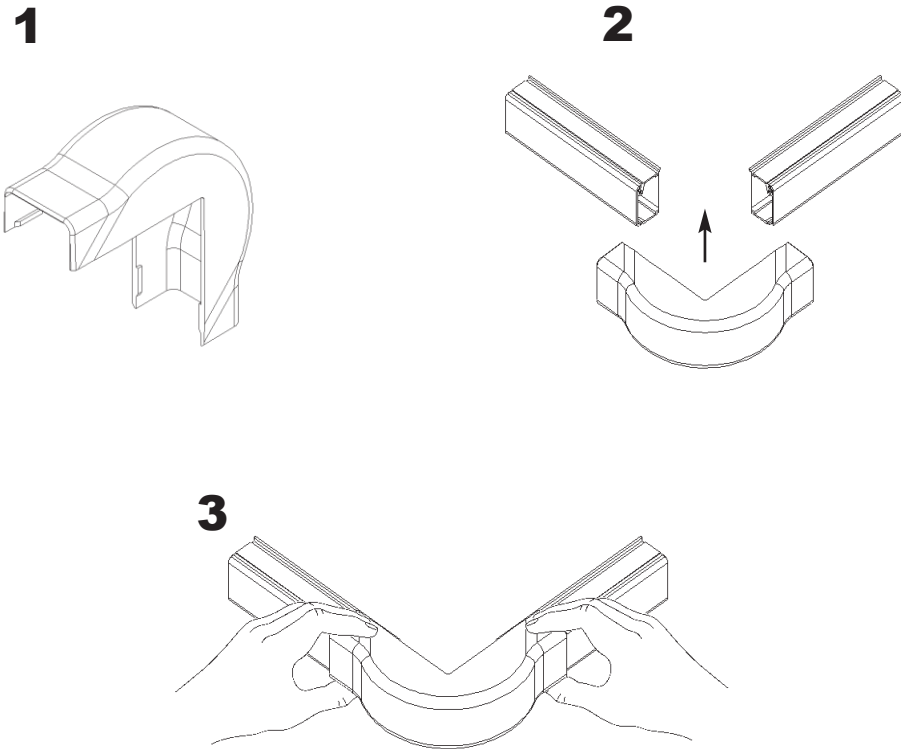

## INSTALLATION INSTRUCTIONS FOR LOW VOLTAGE SURFACE RACEWAY

### EXTERNAL ELBOW

Part Numbers: TSR1X-29-1, TSR2X-29-1, TSR3X-29-1